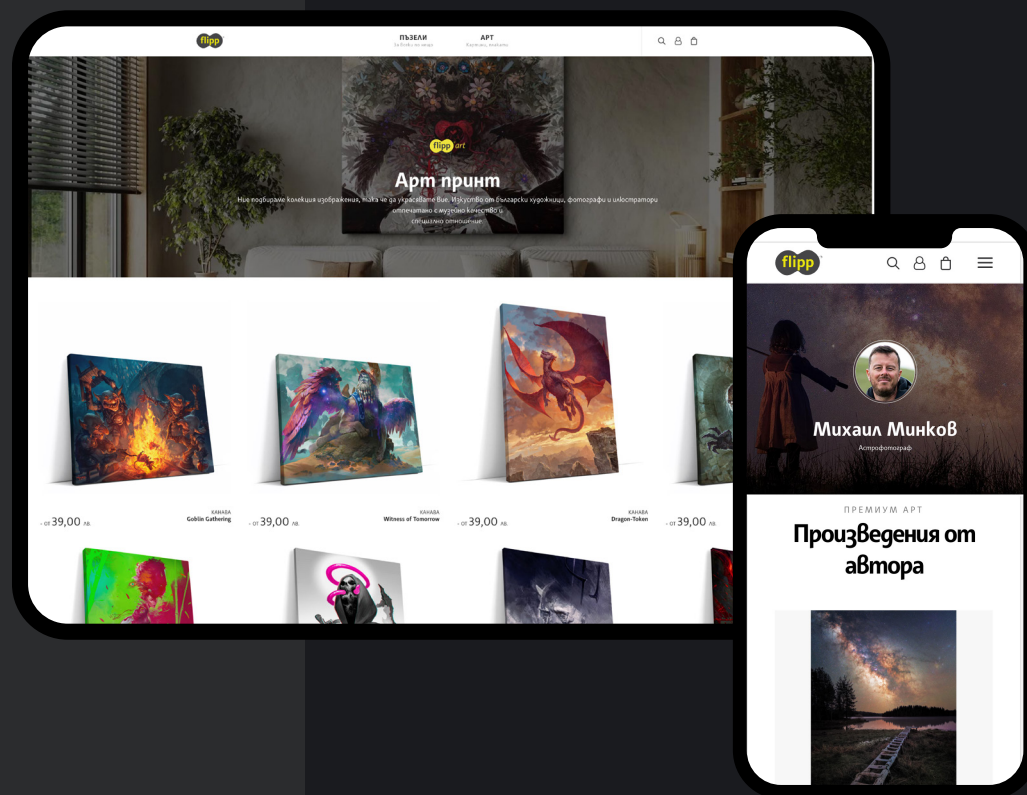

Passive income, increased exposure¹ and art, you can touch.

Partnering with us, your brand can benefit from expanding merchandise portfolio with new innovative and in the same time well known product. The FLIPP Puzzle will be additional channel for sells and keep connection with your clients.